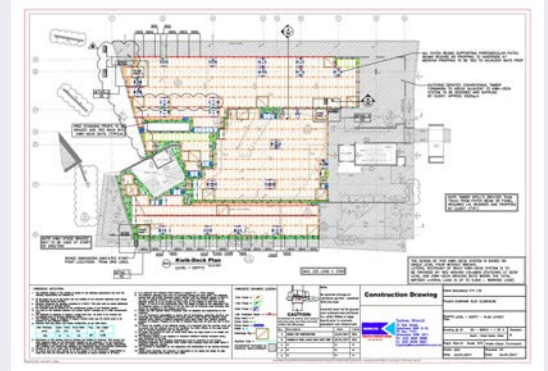

## Versatile Slab Formwork System (Used): Kwik-Deck

Dimension: 890m<sup>2</sup> (soffit) at 3m height

**5 STAR CONDITION**

**\$185,000**