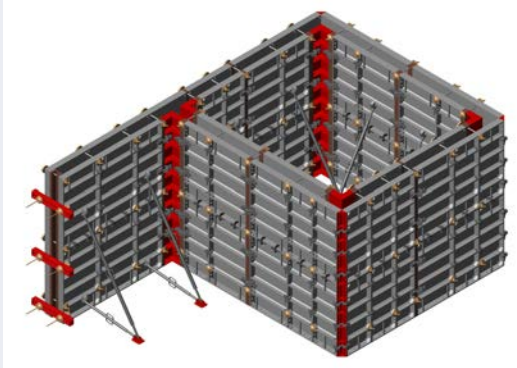

WACO FORMWORK

Wall & Slab Formwork

**SALE
OFFER**

WACO

SCAFFOLDING
& FORMWORK
SPECIALISTS

Offer One

Galvanised Props (Used)

SIZE	Height	Load Capacity
	Min 1.80m	33KN
	Max 3.0 m	22KN

WEIGHT 19kg

5 STAR CONDITION

$40

* We also have a wide variety of props to rent.

Offer Two

Light-Weight Galvanised Wall System (Used): Tifa-Lite

Stair Core Dimensions: Internal = 3.4m (length) x 3.9m (height) x 3.0m (height)
External = (6.38m + 4.3m + 3.8m + 4.1m + 2.58m) x 3.0m (height)

5 STAR CONDITION

$58,000

Offer Three

Heavy Duty Wall System (Used): Tifa

Dimension: 325m² (wall)

5 STAR CONDITION

$125,000