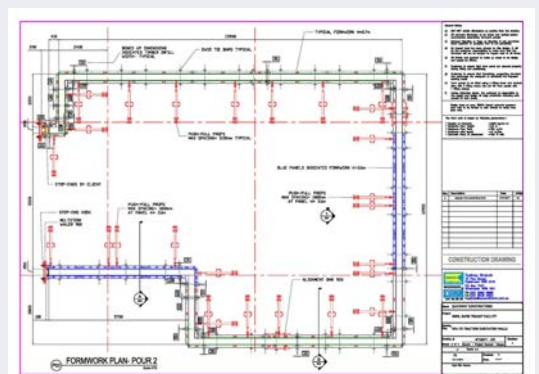

WACO FORMWORK

Wall & Slab Formwork

**SALE
OFFER**

WACO

SCAFFOLDING
& FORMWORK
SPECIALISTS

Offer One

Galvanised Props (Used)

SIZE	Height	Load Capacity
	Min 1.80m	33KN
	Max 3.0 m	22KN

WEIGHT 19kg

5 STAR CONDITION

$40

* We also have a wide variety of props to rent.

Offer Two

Light-Weight Galvanised Wall System (Used): Tifa-Lite

Stair Core Dimensions: Internal = 3.4m (length) x 3.9m (height) x 3.0m (height)
External = (6.38m + 4.3m + 3.8m + 4.1m + 2.58m) x 3.0m (height)

5 STAR CONDITION

$58,000

Offer Three

Heavy Duty Wall System (Used): Tifa

Dimension: 325m² (wall)

5 STAR CONDITION

$125,000