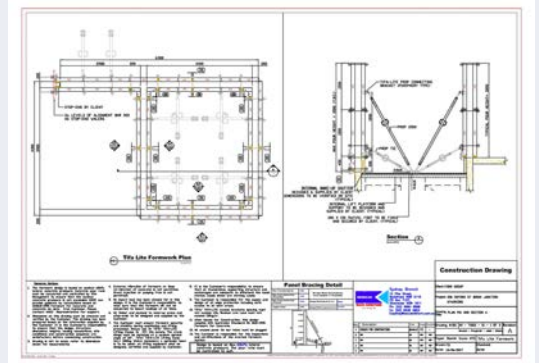

WACO FORMWORK

Wall & Slab Formwork

**SALE
OFFER**

WACO

SCAFFOLDING
& FORMWORK
SPECIALISTS

Offer One

Galvanised Props (Used)

SIZE	Height	Load Capacity
	Min 1.80m	33KN
	Max 3.0 m	22KN

WEIGHT 19kg

5 STAR CONDITION

$40

* We also have a wide variety of props to rent.

Offer Two

Light-Weight Galvanised Wall System (Used): Tifa-Lite

Stair Core Dimensions: Internal = 3.4m (length) x 3.9m (height) x 3.0m (height)
External = (6.38m + 4.3m + 3.8m + 4.1m + 2.58m) x 3.0m (height)

5 STAR CONDITION

$58,000

Offer Three

Heavy Duty Wall System (Used): Tifa

Dimension: 325m² (wall)

5 STAR CONDITION

$125,000