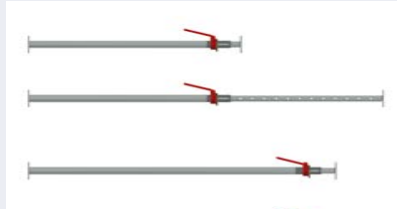

#### Galvanised Props (Used)

SIZE	Height	Load Capacity
	Min 1.80m	33KN
	Max 3.0 m	22KN

WEIGHT 19kg

**5 STAR CONDITION**

**\$40**

\* We also have a wide variety of props to rent.